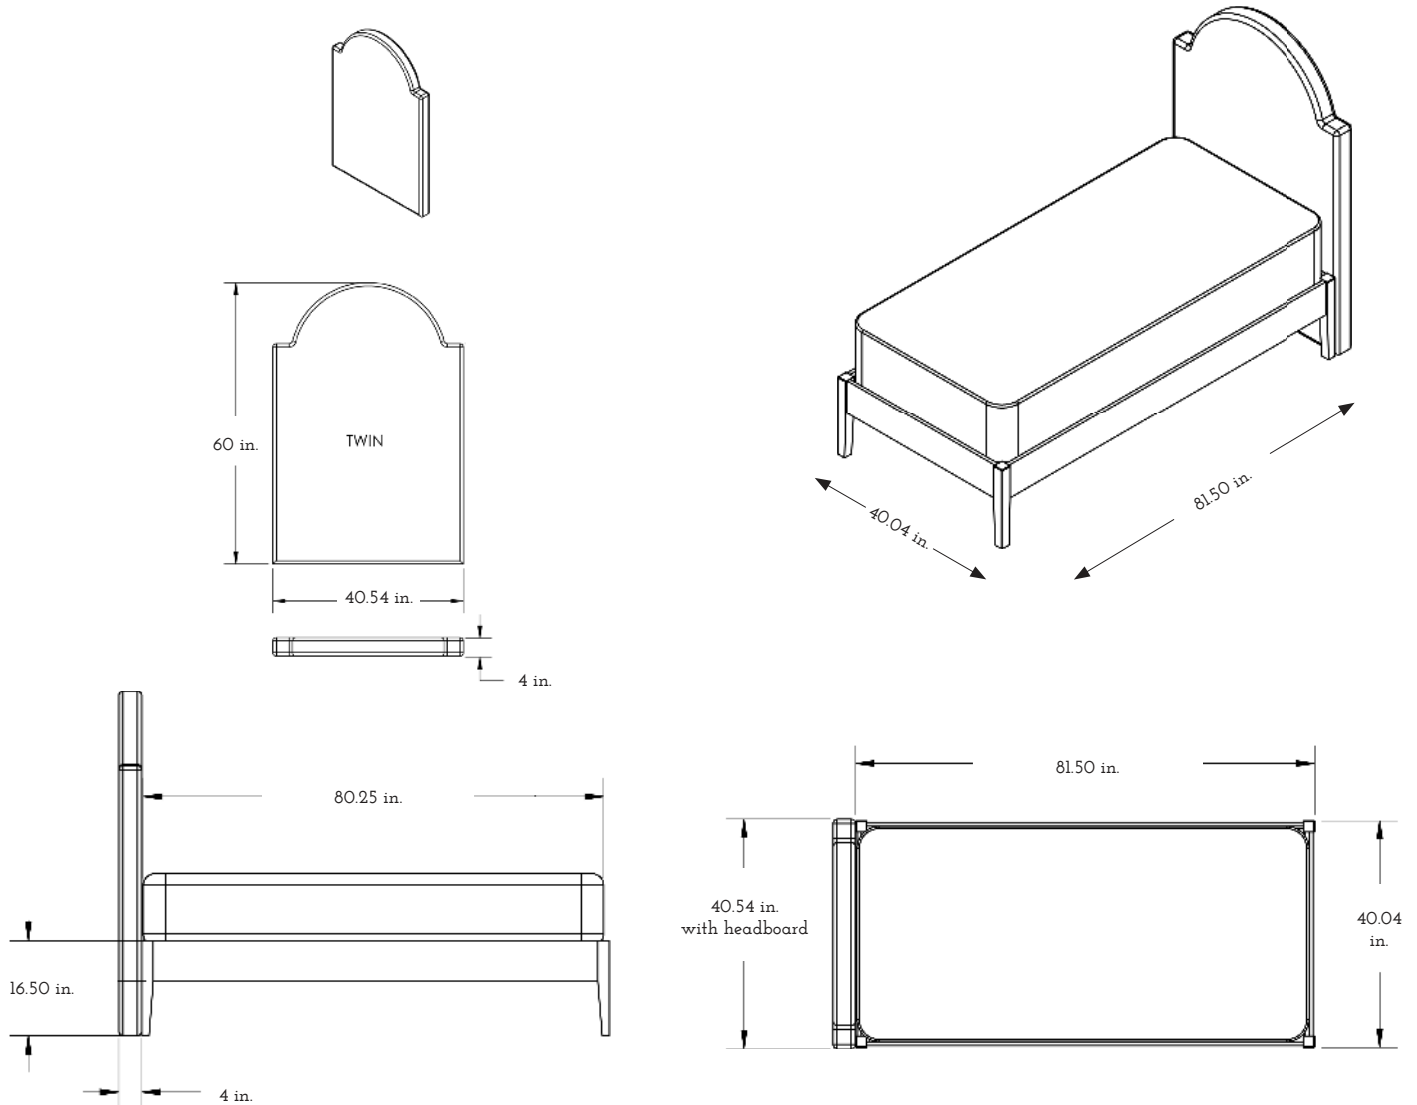

COLEY HOME

THE CROWN BED DIMENSIONS - KING

HEADBOARD

height: 60 inches
width: 77.79 inches
depth: 4 inches

BED FRAME

length: 81.50 inches
width: 77.29 inches
height: 16.50 inches

MATTRESS

length: 80.25 inches
height: 12 inches

COLEY HOME

THE CROWN BED DIMENSIONS - QUEEN

HEADBOARD

height: 60 inches
width: 62.29 inches
depth: 4 inches

BED FRAME

length: 81.50 inches
width: 61.79 inches
height: 16.50 inches

MATTRESS

length: 80.25 inches
height: 12 inches

COLEY HOME

THE CROWN BED DIMENSIONS - TWIN

HEADBOARD

height: 60 inches
width: 40.54 inches
depth: 4 inches

BED FRAME

length: 81.50 inches
width: 40.04 inches
height: 16.50 inches

MATTRESS

length: 80.25 inches
height: 12 inches