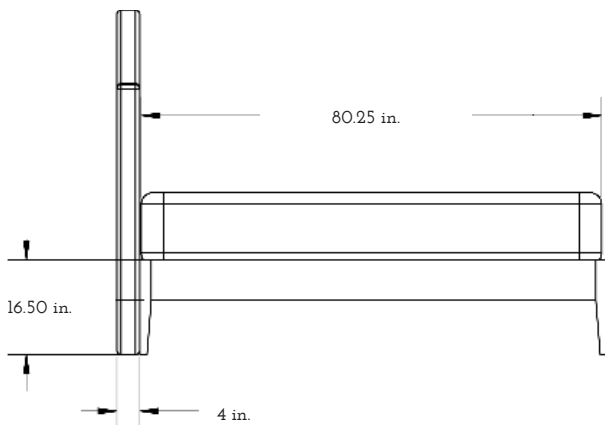

COLEY HOME

THE CROWN BED DIMENSIONS - KING

HEADBOARD

height: 60 inches
width: 77.79 inches
depth: 4 inches

BED FRAME

length: 81.50 inches
width: 77.29 inches
height: 16.50 inches

MATTRESS

length: 80.25 inches
height: 12 inches

COLEY HOME

THE CROWN BED DIMENSIONS - QUEEN

HEADBOARD

height: 60 inches
width: 62.29 inches
depth: 4 inches

BED FRAME

length: 81.50 inches
width: 61.79 inches
height: 16.50 inches

MATTRESS

length: 80.25 inches
height: 12 inches

COLEY HOME

THE CROWN BED DIMENSIONS - TWIN

HEADBOARD

height: 60 inches
width: 40.54 inches
depth: 4 inches

BED FRAME

length: 81.50 inches
width: 40.04 inches
height: 16.50 inches

MATTRESS

length: 80.25 inches
height: 12 inches