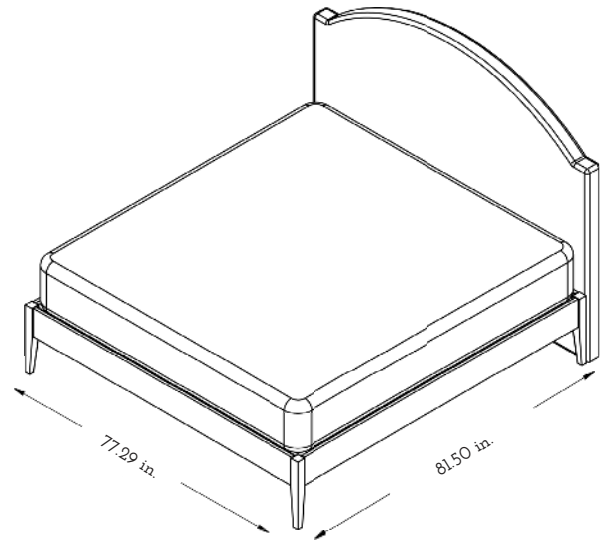

COLEY HOME

THE CROWN BED DIMENSIONS - KING

HEADBOARD

height: 60 inches
width: 77.79 inches
depth: 4 inches

BED FRAME

length: 81.50 inches
width: 77.29 inches
height: 16.50 inches

MATTRESS

length: 80.25 inches
height: 12 inches

COLEY HOME

THE CROWN BED DIMENSIONS - QUEEN

HEADBOARD

height: 60 inches
width: 62.29 inches
depth: 4 inches

BED FRAME

length: 81.50 inches
width: 61.79 inches
height: 16.50 inches

MATTRESS

length: 80.25 inches
height: 12 inches

COLEY HOME

THE CROWN BED DIMENSIONS - TWIN

HEADBOARD

height: 60 inches
width: 40.54 inches
depth: 4 inches

BED FRAME

length: 81.50 inches
width: 40.04 inches
height: 16.50 inches

MATTRESS

length: 80.25 inches
height: 12 inches