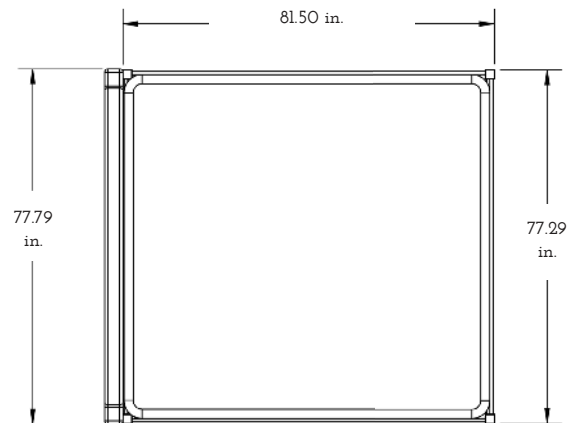

COLEY HOME

THE CROWN BED DIMENSIONS - KING

HEADBOARD

height: 60 inches
width: 77.79 inches
depth: 4 inches

BED FRAME

length: 81.50 inches
width: 77.29 inches
height: 16.50 inches

MATTRESS

length: 80.25 inches
height: 12 inches

COLEY HOME

THE CROWN BED DIMENSIONS - QUEEN

HEADBOARD

height: 60 inches
width: 62.29 inches
depth: 4 inches

BED FRAME

length: 81.50 inches
width: 61.79 inches
height: 16.50 inches

MATTRESS

length: 80.25 inches
height: 12 inches

COLEY HOME

THE CROWN BED DIMENSIONS - TWIN

HEADBOARD

height: 60 inches
width: 40.54 inches
depth: 4 inches

BED FRAME

length: 81.50 inches
width: 40.04 inches
height: 16.50 inches

MATTRESS

length: 80.25 inches
height: 12 inches