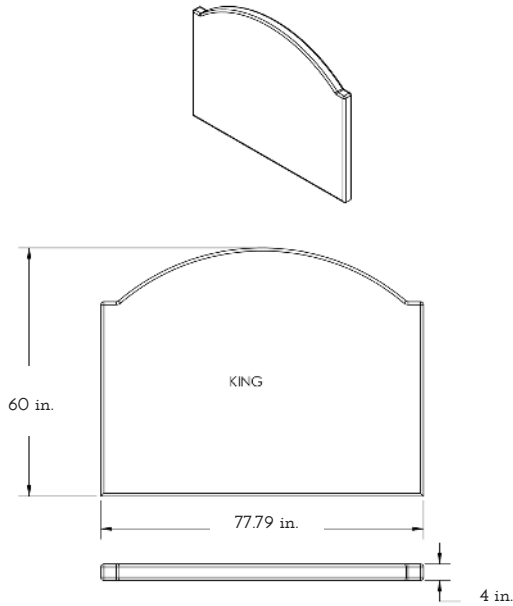

COLEY HOME

THE CROWN BED DIMENSIONS - KING

HEADBOARD

height: 60 inches
width: 77.79 inches
depth: 4 inches

BED FRAME

length: 81.50 inches
width: 77.29 inches
height: 16.50 inches

MATTRESS

length: 80.25 inches
height: 12 inches

COLEY HOME

THE CROWN BED DIMENSIONS - QUEEN

HEADBOARD

height: 60 inches
width: 62.29 inches
depth: 4 inches

BED FRAME

length: 81.50 inches
width: 61.79 inches
height: 16.50 inches

MATTRESS

length: 80.25 inches
height: 12 inches

COLEY HOME

THE CROWN BED DIMENSIONS - TWIN

HEADBOARD

height: 60 inches
width: 40.54 inches
depth: 4 inches

BED FRAME

length: 81.50 inches
width: 40.04 inches
height: 16.50 inches

MATTRESS

length: 80.25 inches
height: 12 inches