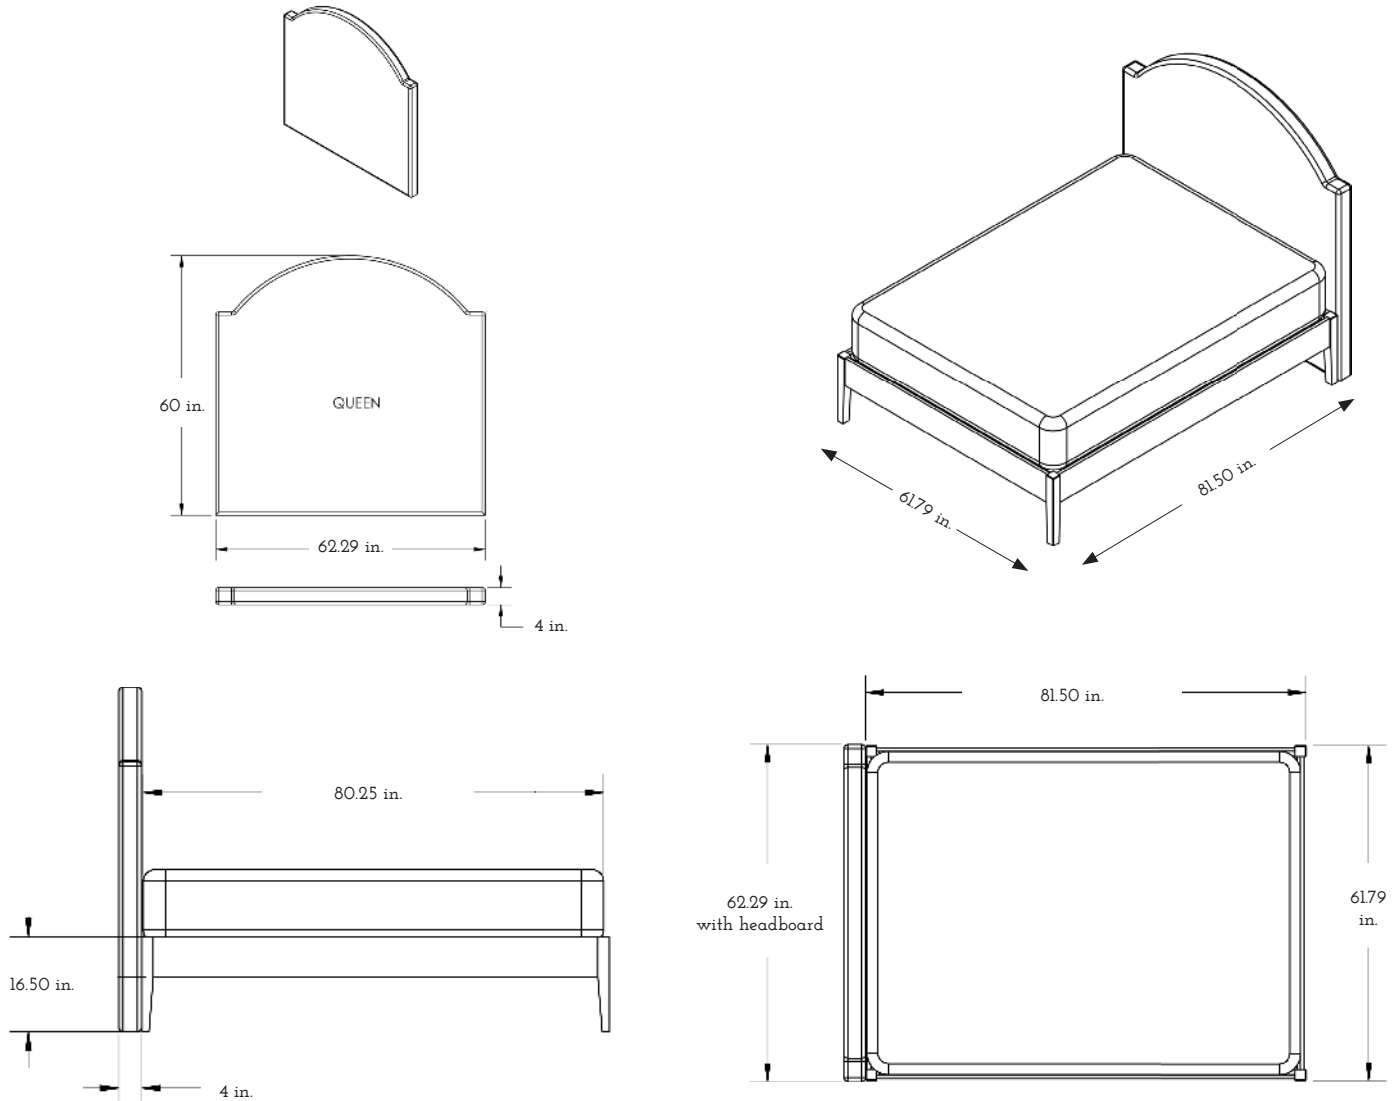

COLEY HOME

THE CROWN BED DIMENSIONS - KING

HEADBOARD

height: 60 inches
width: 77.79 inches
depth: 4 inches

BED FRAME

length: 81.50 inches
width: 77.29 inches
height: 16.50 inches

MATTRESS

length: 80.25 inches
height: 12 inches

COLEY HOME

THE CROWN BED DIMENSIONS - QUEEN

HEADBOARD

height: 60 inches
width: 62.29 inches
depth: 4 inches

BED FRAME

length: 81.50 inches
width: 61.79 inches
height: 16.50 inches

MATTRESS

length: 80.25 inches
height: 12 inches

COLEY HOME

THE CROWN BED DIMENSIONS - TWIN

HEADBOARD

height: 60 inches
width: 40.54 inches
depth: 4 inches

BED FRAME

length: 81.50 inches
width: 40.04 inches
height: 16.50 inches

MATTRESS

length: 80.25 inches
height: 12 inches