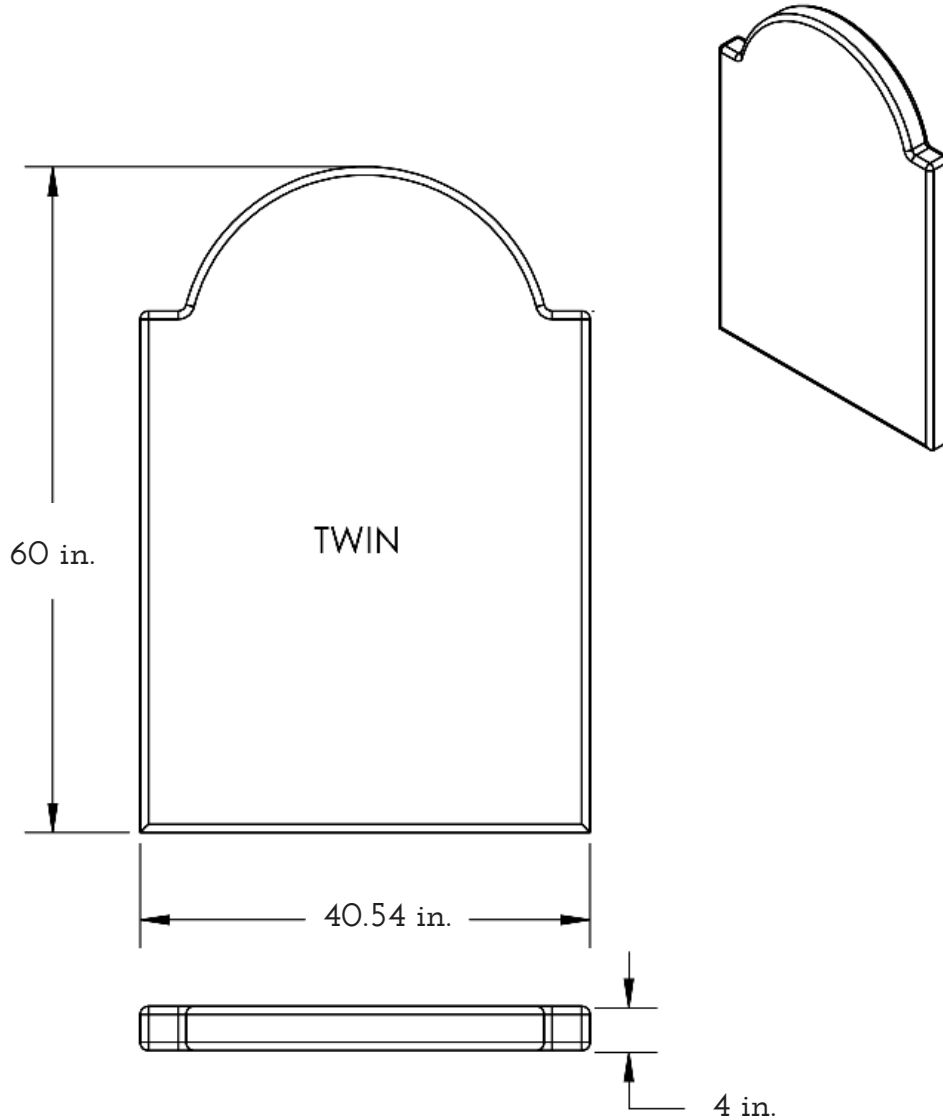

COLEY HOME

THE CROWN HEADBOARD DIMENSIONS - KING

HEADBOARD

height: 60 inches | width: 77.79 inches | depth: 4 inches

COLEY HOME

THE CROWN HEADBOARD DIMENSIONS - QUEEN

HEADBOARD

height: 60 inches | width: 62.29 inches | depth: 4 inches

QUESTIONS: hello@coleyhome.com | (980)237-9861

COLEY HOME

THE CROWN HEADBOARD DIMENSIONS - TWIN

HEADBOARD

height: 60 inches | width: 40.54 inches | depth: 4 inches