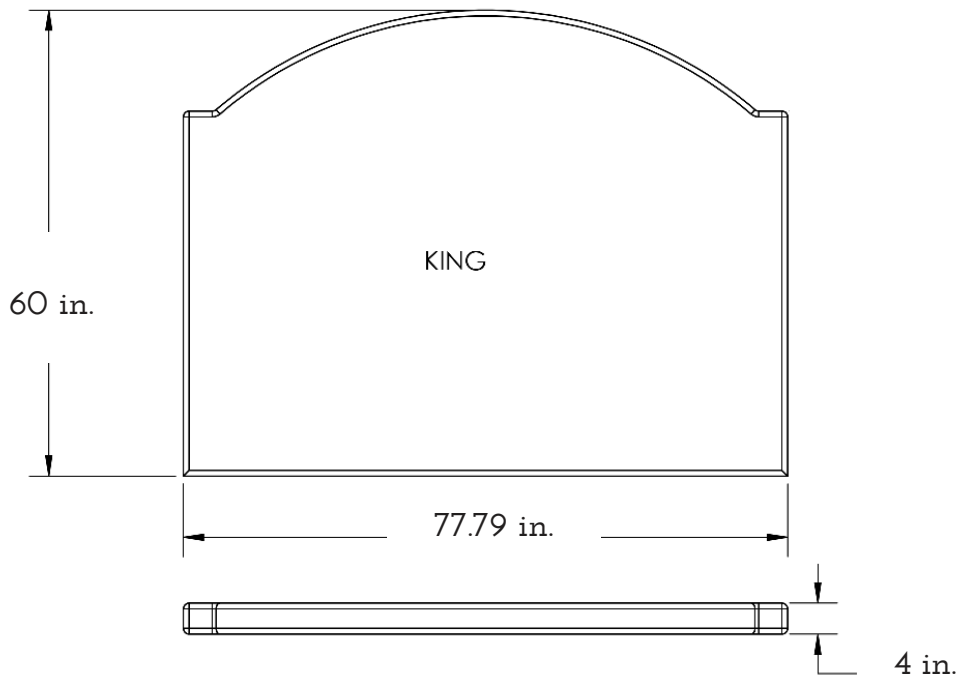

COLEY HOME

THE CROWN HEADBOARD DIMENSIONS - KING

HEADBOARD

height: 60 inches | width: 77.79 inches | depth: 4 inches

COLEY HOME

THE CROWN HEADBOARD DIMENSIONS - QUEEN

HEADBOARD

height: 60 inches | width: 62.29 inches | depth: 4 inches

QUESTIONS: hello@coleyhome.com | (980)237-9861

COLEY HOME

THE CROWN HEADBOARD DIMENSIONS - TWIN

HEADBOARD

height: 60 inches | width: 40.54 inches | depth: 4 inches