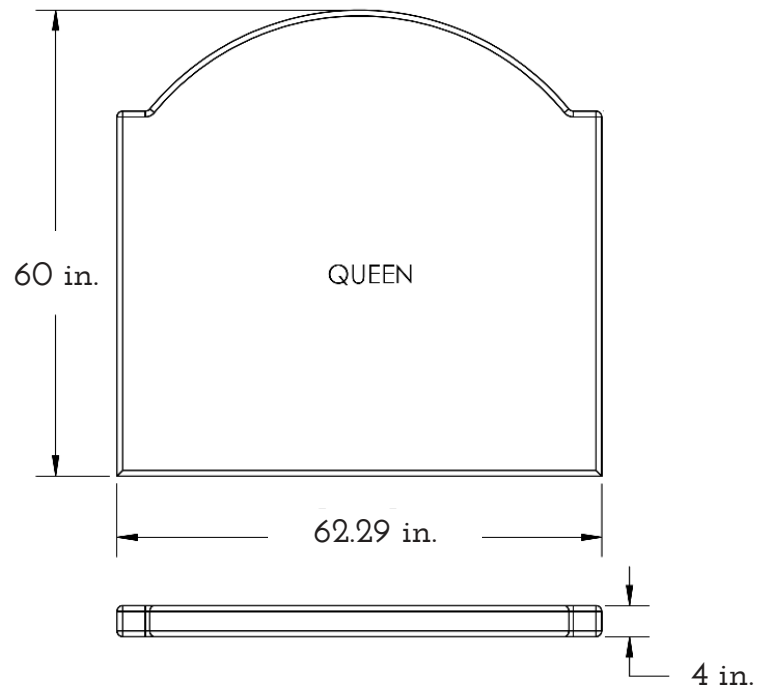

COLEY HOME

THE CROWN HEADBOARD DIMENSIONS - KING

HEADBOARD

height: 60 inches | width: 77.79 inches | depth: 4 inches

COLEY HOME

THE CROWN HEADBOARD DIMENSIONS - QUEEN

HEADBOARD

height: 60 inches | width: 62.29 inches | depth: 4 inches

QUESTIONS: hello@coleyhome.com | (980)237-9861

COLEY HOME

THE CROWN HEADBOARD DIMENSIONS - TWIN

HEADBOARD

height: 60 inches | width: 40.54 inches | depth: 4 inches